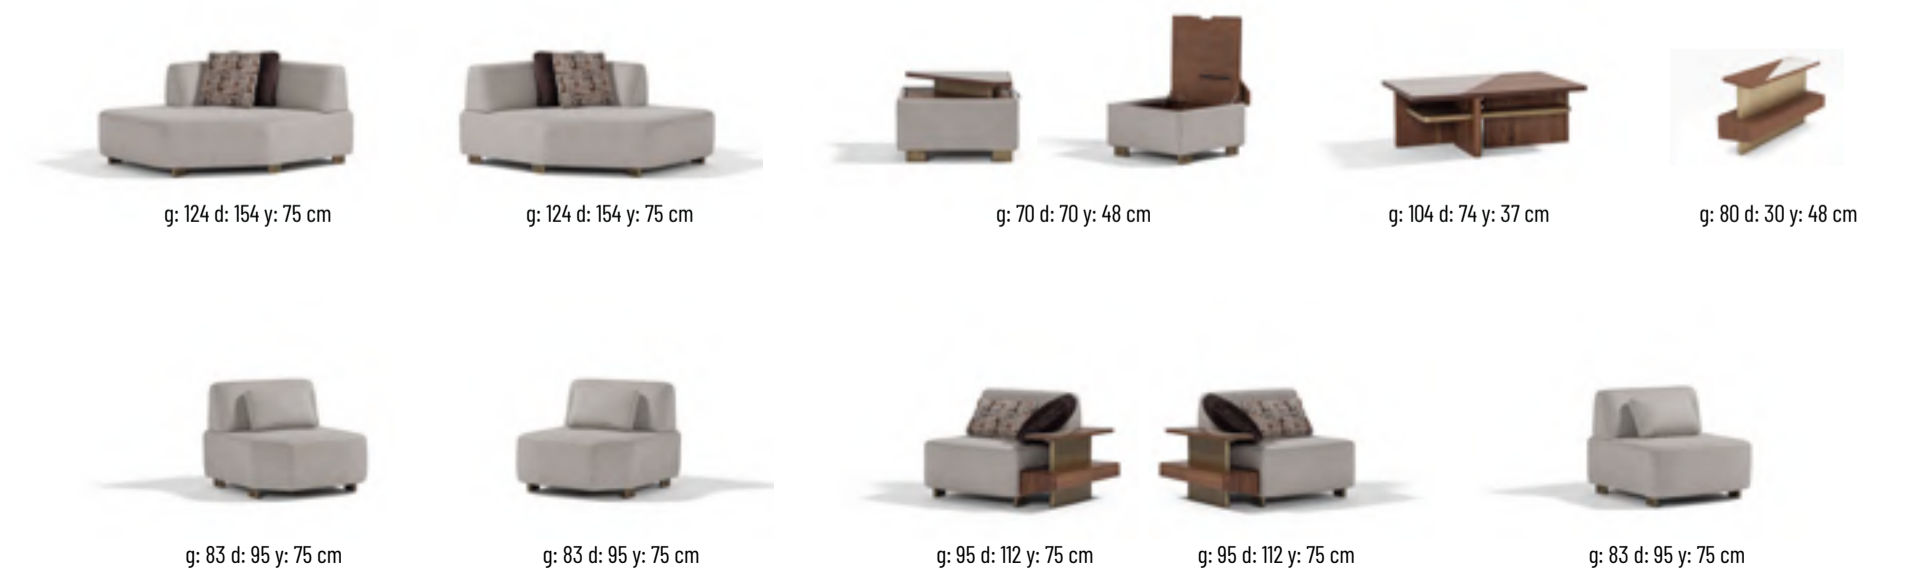

g: 120 d: 120 y: 30 cm

g: 51 d: 51 y: 52 cm

g: 51 / 48 d: 51 y: 52 cm

g: 120 d: 47 y: 36 cm

g: 120 d: 47 y: 36 cm

PUZZLE SOFA SET.

Home is a sanctuary where relaxation unfolds effortlessly, inviting us to unwind and recharge amidst familiar comforts. In the embrace of home, relaxation becomes a cherished ritual, a precious gift we bestow upon ourselves each day.

PUZZLE.
EMPHASIZES
RELAXATION

PUZZLE SOFA SET

pg.
262

pg.
263

orix
modern furniture

orixhome.com.tr

[f](#) [@](#) [v](#) / orixmobilya

photographer
Ayhan Özdemir
www.ayhan-ozdemir.com